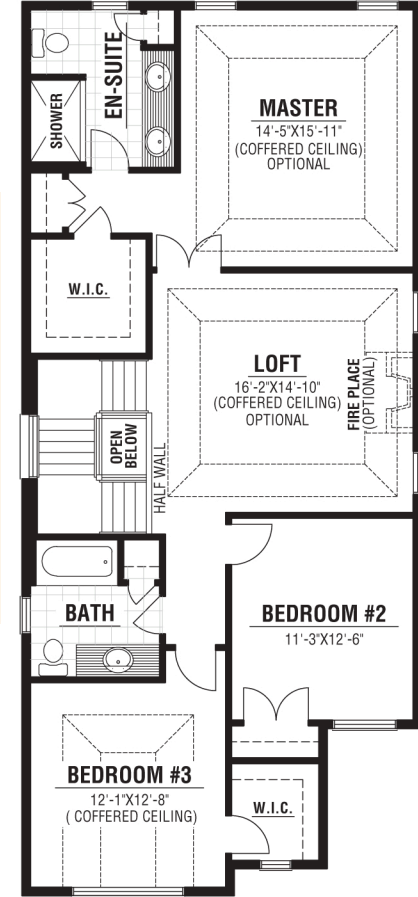

Springfield

Approx. 2319 sq. ft.

A Legacy of Fine Homes Since 1955

SECOND OPT. 2
1282 sq. ft.

MAIN FLOOR LAUNDRY
SECOND FLOOR OPTIONS 3 & 4

MAIN
1037 sq. ft.

SECOND OPT. 1
1282 sq. ft.

SECOND OPT. 3
1282 sq. ft.

SECOND OPT. 4
1282 sq. ft.

Dimensions and square footage are approximate and may vary slightly.