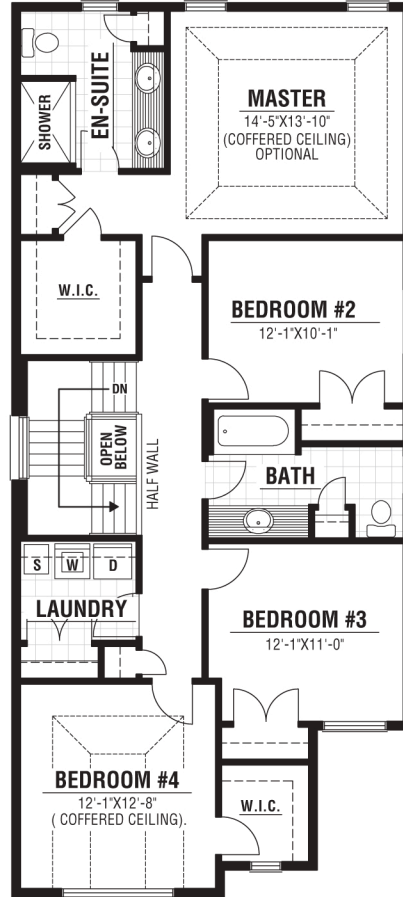

Springfield

Approx. 2319 sq. ft.

A Legacy of Fine Homes Since 1955

SECOND OPT. 2
1282 sq. ft.

MAIN FLOOR LAUNDRY
SECOND FLOOR OPTIONS 3 & 4

MAIN
1037 sq. ft.

SECOND OPT. 1
1282 sq. ft.

SECOND OPT. 3
1282 sq. ft.

SECOND OPT. 4
1282 sq. ft.

Dimensions and square footage are approximate and may vary slightly.