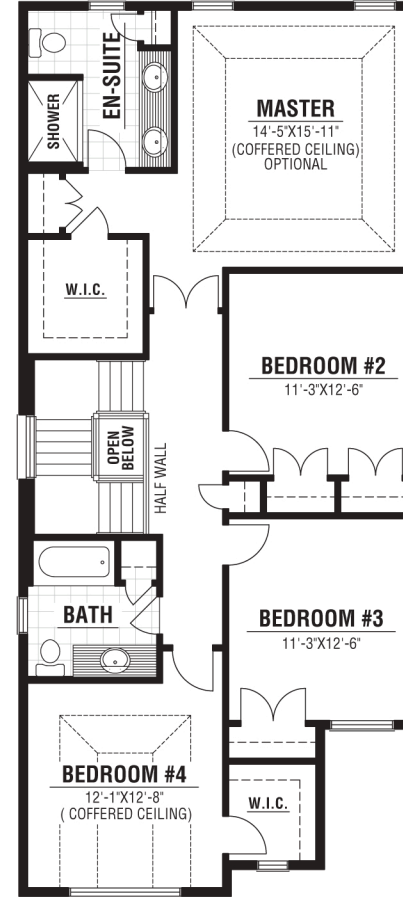

Springfield

Approx. 2319 sq. ft.

A Legacy of Fine Homes Since 1955

SECOND OPT. 2
1282 sq. ft.

MAIN FLOOR LAUNDRY
SECOND FLOOR OPTIONS 3 & 4

MAIN
1037 sq. ft.

SECOND OPT. 1
1282 sq. ft.

SECOND OPT. 3
1282 sq. ft.

SECOND OPT. 4
1282 sq. ft.

Dimensions and square footage are approximate and may vary slightly.