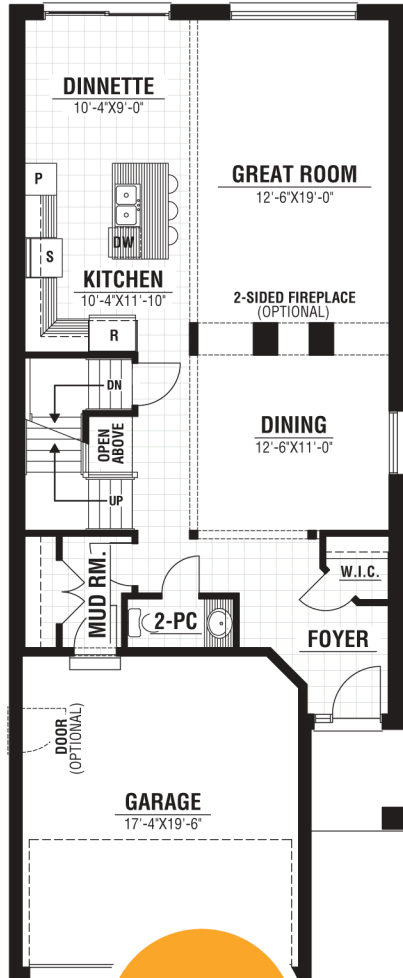

Springfield

Approx. 2319 sq. ft.

A Legacy of Fine Homes Since 1955

SECOND OPT. 2
1282 sq. ft.

MAIN FLOOR LAUNDRY
SECOND FLOOR OPTIONS 3 & 4

MAIN
1037 sq. ft.

SECOND OPT. 1
1282 sq. ft.

SECOND OPT. 3
1282 sq. ft.

SECOND OPT. 4
1282 sq. ft.

Dimensions and square footage are approximate and may vary slightly.