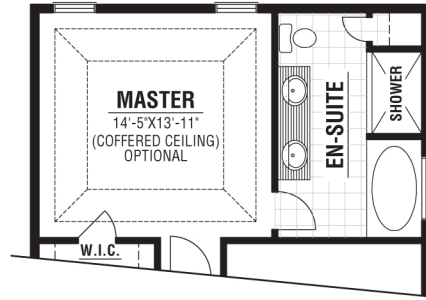

Springfield

Approx. 2319 sq. ft.

A Legacy of Fine Homes Since 1955

SECOND OPT. 2
1282 sq. ft.

MAIN FLOOR LAUNDRY
SECOND FLOOR OPTIONS 3 & 4

MAIN
1037 sq. ft.

SECOND OPT. 1
1282 sq. ft.

SECOND OPT. 3
1282 sq. ft.

SECOND OPT. 4
1282 sq. ft.

Dimensions and square footage are approximate and may vary slightly.