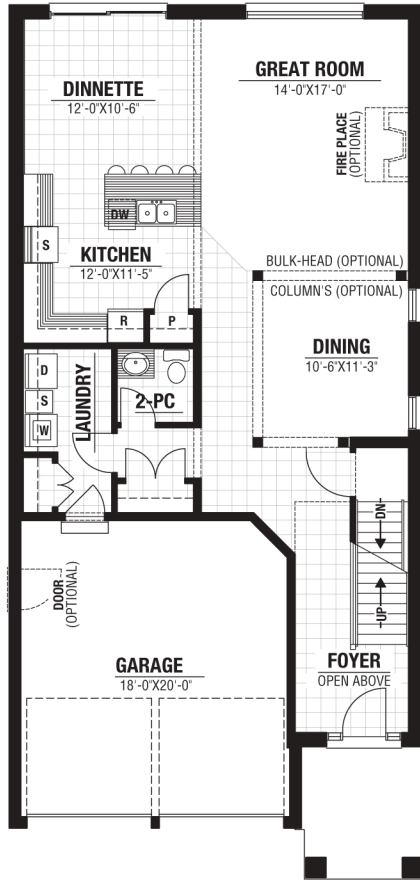

Fairview

Approx. 2495 sq. ft.

A Legacy of Fine Homes Since 1955

**SECOND
OPT. 2**
1379 sq. ft.

MAIN
1116 sq. ft.

**SECOND
OPT. 1**
1379 sq. ft.

**SECOND
OPT. 3**
1379 sq. ft.

BASEMENT
optional finished
area approx.
897 sq. ft.