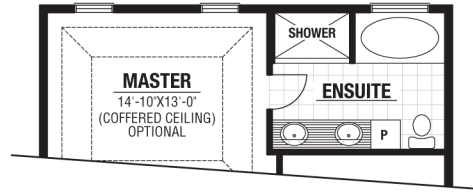

Fairview

Approx. 2495 sq. ft.

A Legacy of Fine Homes Since 1955

**SECOND
OPT. 2**
1379 sq. ft.

MAIN
1116 sq. ft.

**SECOND
OPT. 1**
1379 sq. ft.

**SECOND
OPT. 3**
1379 sq. ft.

BASEMENT
optional finished
area approx.
897 sq. ft.