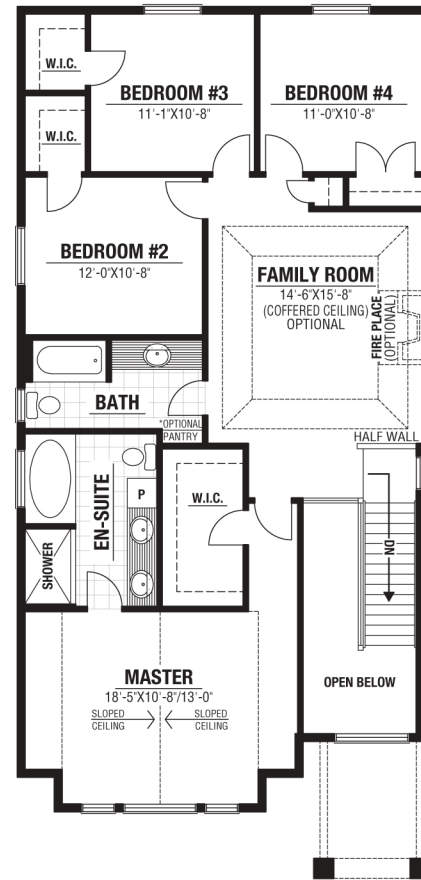

Fairview

Approx. 2495 sq. ft.

A Legacy of Fine Homes Since 1955

**SECOND
OPT. 2**
1379 sq. ft.

MAIN
1116 sq. ft.

**SECOND
OPT. 1**
1379 sq. ft.

**SECOND
OPT. 3**
1379 sq. ft.

BASEMENT
optional finished
area approx.
897 sq. ft.