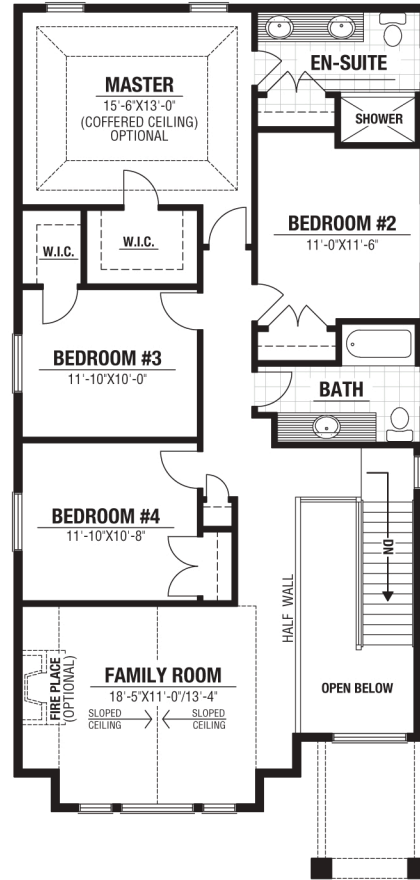

Fairview

Approx. 2495 sq. ft.

A Legacy of Fine Homes Since 1955

**SECOND
OPT. 2**
1379 sq. ft.

MAIN
1116 sq. ft.

**SECOND
OPT. 1**
1379 sq. ft.

**SECOND
OPT. 3**
1379 sq. ft.

BASEMENT
optional finished
area approx.
897 sq. ft.