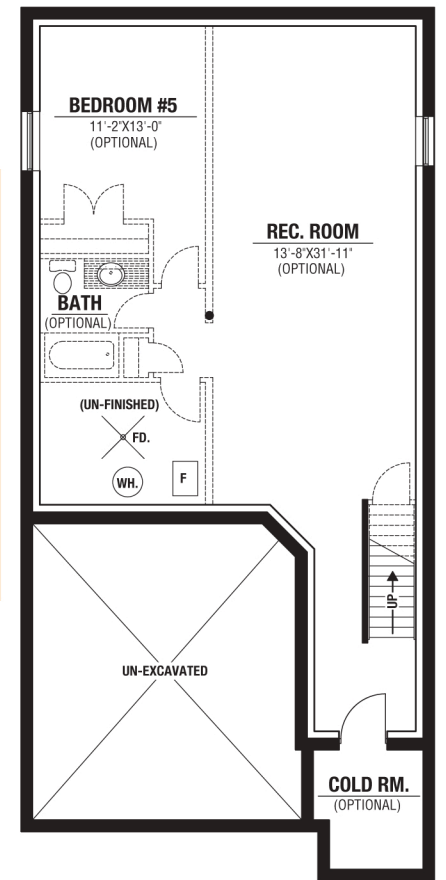

Fairview

Approx. 2495 sq. ft.

A Legacy of Fine Homes Since 1955

**SECOND
OPT. 2**
1379 sq. ft.

MAIN
1116 sq. ft.

**SECOND
OPT. 1**
1379 sq. ft.

**SECOND
OPT. 3**
1379 sq. ft.

BASEMENT
optional finished
area approx.
897 sq. ft.