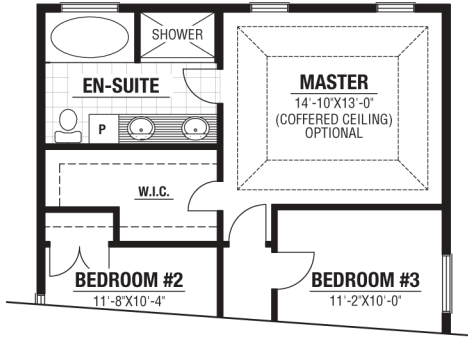

# Westwood

Approx. 2579 sq. ft.

A Legacy of Fine Homes Since 1955

**SECOND  
OPT. 2**  
1437 sq. ft.

**MAIN**  
1142 sq. ft.

**SECOND  
OPT. 1**  
1437 sq. ft.

**SECOND  
OPT. 3**  
1437 sq. ft.

**SECOND  
OPT. 4**  
1437 sq. ft.