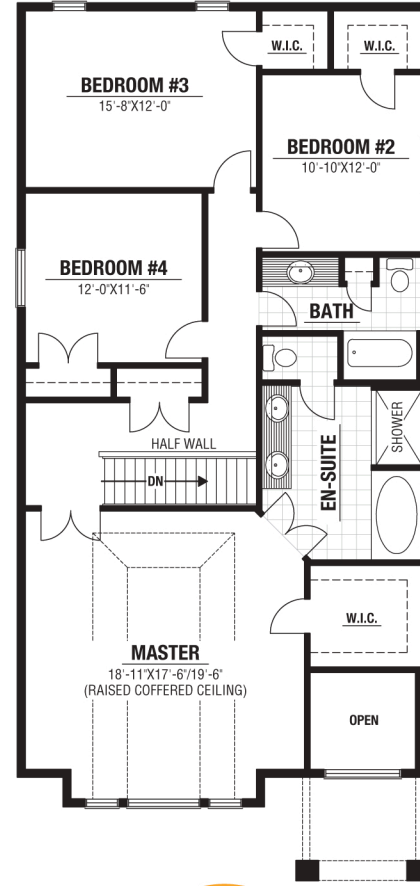

# Westwood

Approx. 2579 sq. ft.

A Legacy of Fine Homes Since 1955

**SECOND  
OPT. 2**  
1437 sq. ft.

**MAIN**  
1142 sq. ft.

**SECOND  
OPT. 1**  
1437 sq. ft.

**SECOND  
OPT. 3**  
1437 sq. ft.

**SECOND  
OPT. 4**  
1437 sq. ft.