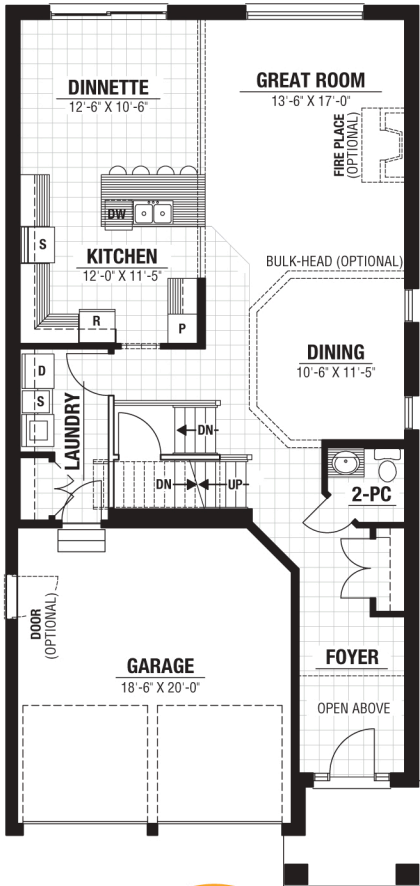

# Westwood

Approx. 2579 sq. ft.

A Legacy of Fine Homes Since 1955

**SECOND  
OPT. 2**  
1437 sq. ft.

**MAIN**  
1142 sq. ft.

**SECOND  
OPT. 1**  
1437 sq. ft.

**SECOND  
OPT. 3**  
1437 sq. ft.

**SECOND  
OPT. 4**  
1437 sq. ft.