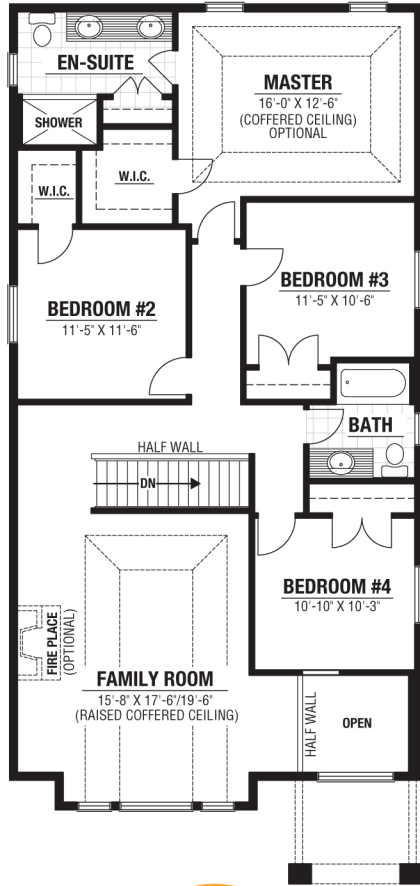

# Westwood

Approx. 2579 sq. ft.

A Legacy of Fine Homes Since 1955

**SECOND  
OPT. 2**  
1437 sq. ft.

**MAIN**  
1142 sq. ft.

**SECOND  
OPT. 1**  
1437 sq. ft.

**SECOND  
OPT. 3**  
1437 sq. ft.

**SECOND  
OPT. 4**  
1437 sq. ft.