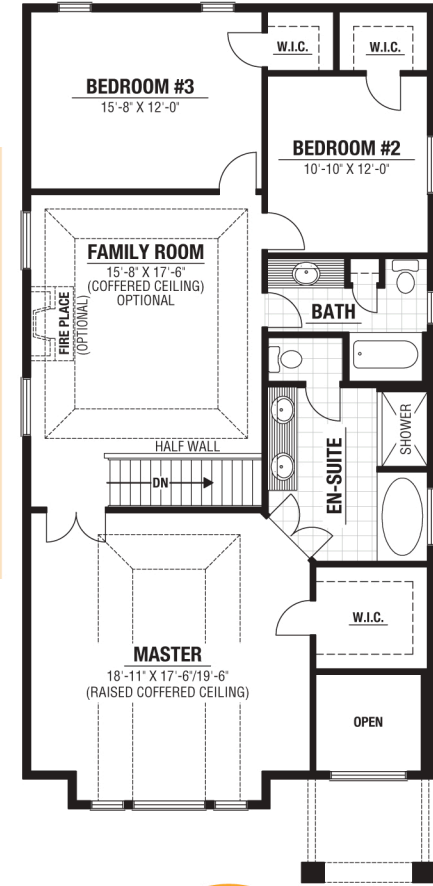

# Westwood

Approx. 2579 sq. ft.

A Legacy of Fine Homes Since 1955

**SECOND  
OPT. 2**  
1437 sq. ft.

**MAIN**  
1142 sq. ft.

**SECOND  
OPT. 1**  
1437 sq. ft.

**SECOND  
OPT. 3**  
1437 sq. ft.

**SECOND  
OPT. 4**  
1437 sq. ft.