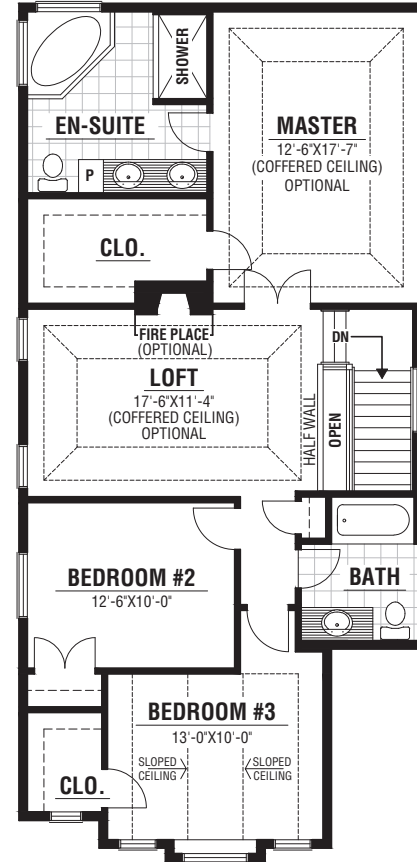

BASEMENT
optional finished
area approx.
874 sq. ft.

A Legacy of Fine Homes Since 1955

kenmorehomes.ca
519.681.3983

Pinehurst
Approx.
2143 sq. ft.

Pinehurst

Approx. 2143 sq. ft.

A Legacy of Fine Homes Since 1955

MAIN
975 sq. ft.

SECOND OPT. 2
1168 sq. ft.

SECOND OPT. 1
1168 sq. ft.

SECOND OPT. 3
1168 sq. ft.