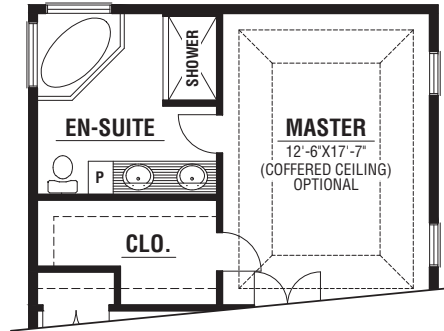

BASEMENT
optional finished
area approx.
874 sq. ft.

A Legacy of Fine Homes Since 1955

kenmorehomes.ca
519.681.3983

Pinehurst
Approx.
2143 sq. ft.

Pinehurst

Approx. 2143 sq. ft.

A Legacy of Fine Homes Since 1955

MAIN
975 sq. ft.

SECOND OPT. 2
1168 sq. ft.

SECOND OPT. 1
1168 sq. ft.

SECOND OPT. 3
1168 sq. ft.