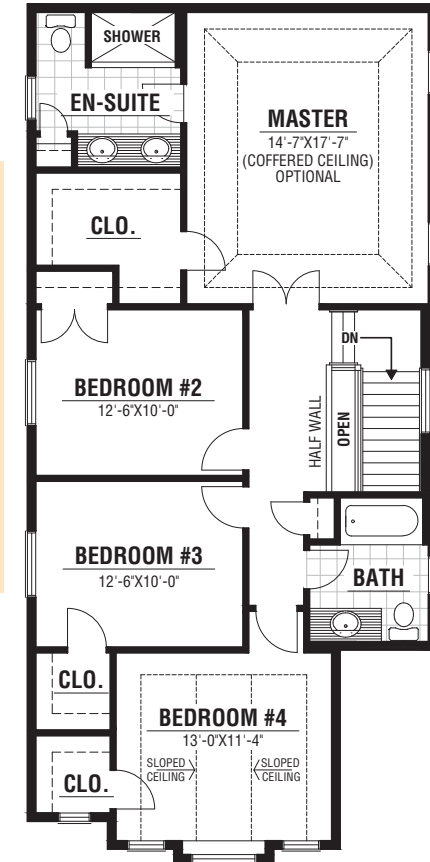

BASEMENT
optional finished
area approx.
874 sq. ft.

A Legacy of Fine Homes Since 1955

kenmorehomes.ca
519.681.3983

Pinehurst
Approx.
2143 sq. ft.

Pinehurst

Approx. 2143 sq. ft.

A Legacy of Fine Homes Since 1955

MAIN
975 sq. ft.

SECOND OPT. 2
1168 sq. ft.

SECOND OPT. 1
1168 sq. ft.

SECOND OPT. 3
1168 sq. ft.