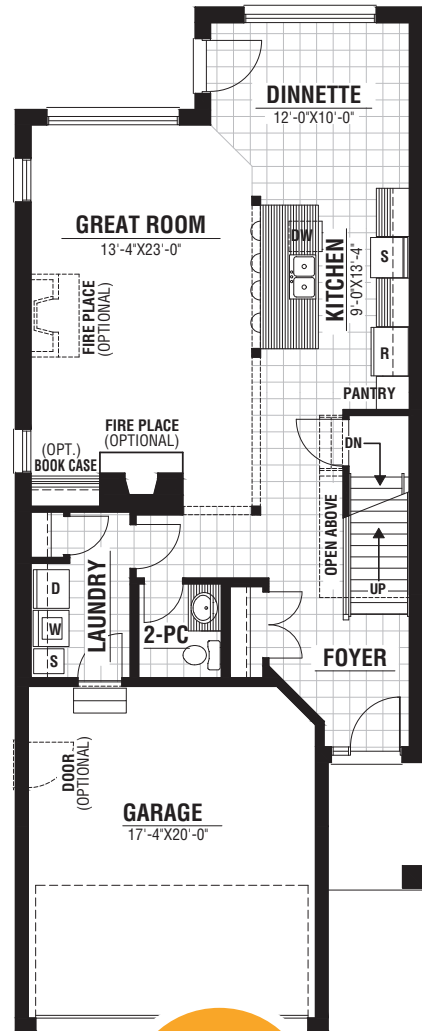

BASEMENT
optional finished
area approx.
874 sq. ft.

A Legacy of Fine Homes Since 1955

kenmorehomes.ca
519.681.3983

Pinehurst
Approx.
2143 sq. ft.

Pinehurst

Approx. 2143 sq. ft.

A Legacy of Fine Homes Since 1955

MAIN
975 sq. ft.

SECOND OPT. 2
1168 sq. ft.

SECOND OPT. 1
1168 sq. ft.

SECOND OPT. 3
1168 sq. ft.