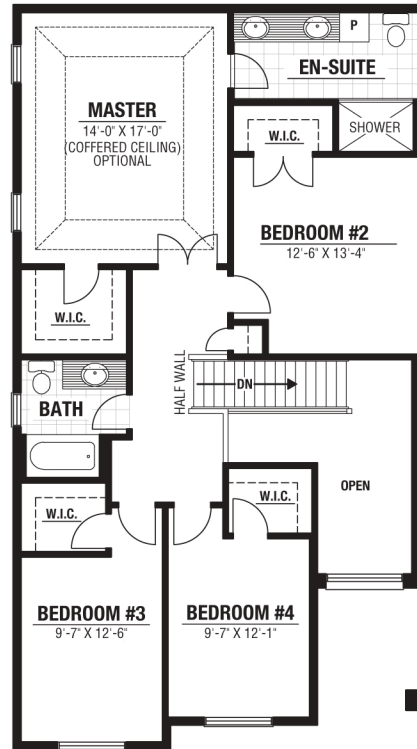

Bayfield

Approx. 2213 sq. ft.

A Legacy of Fine Homes Since 1955

MAIN
1017 sq. ft.

SECOND OPT. 2
1196 sq. ft.

SECOND OPT. 1
1196 sq. ft.

SECOND OPT. 4
1196 sq. ft.

SECOND OPT. 3
1196 sq. ft.