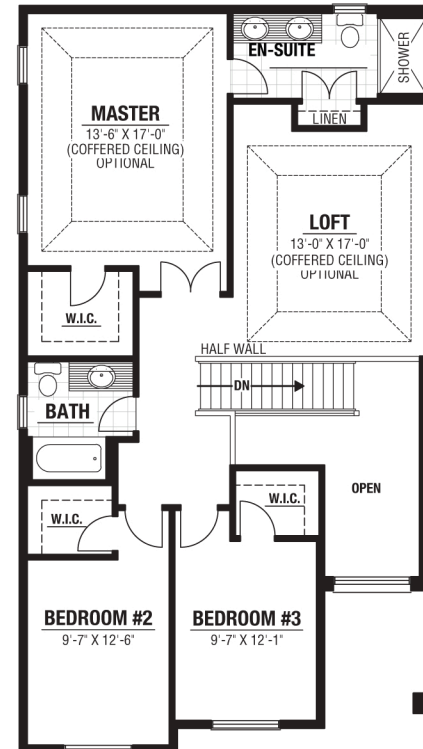

Bayfield

Approx. 2213 sq. ft.

A Legacy of Fine Homes Since 1955

MAIN
1017 sq. ft.

SECOND OPT. 2
1196 sq. ft.

SECOND OPT. 1
1196 sq. ft.

SECOND OPT. 4
1196 sq. ft.

SECOND OPT. 3
1196 sq. ft.