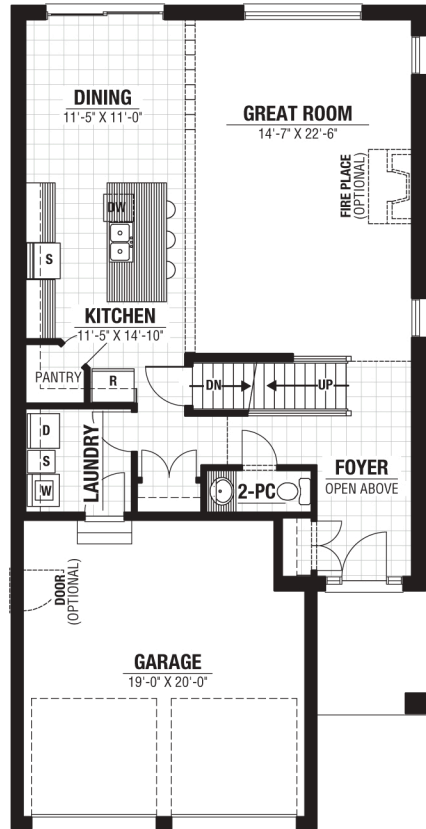

Bayfield

Approx. 2213 sq. ft.

A Legacy of Fine Homes Since 1955

MAIN
1017 sq. ft.

SECOND OPT. 2
1196 sq. ft.

SECOND OPT. 1
1196 sq. ft.

SECOND OPT. 4
1196 sq. ft.

SECOND OPT. 3
1196 sq. ft.