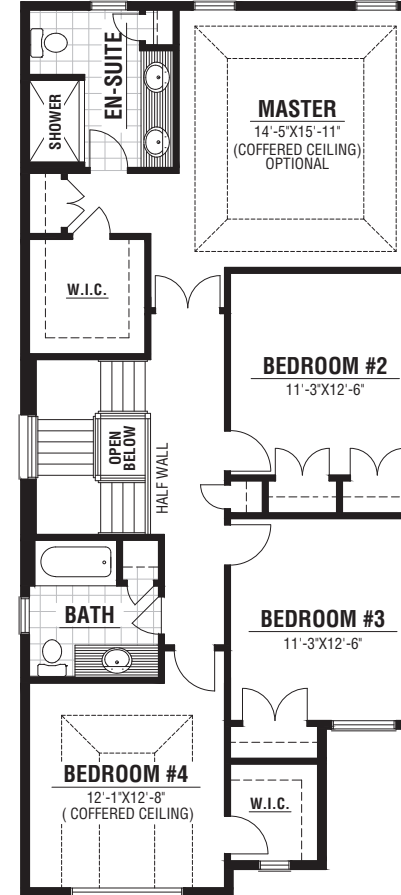

BASEMENT
optional finished
area approx.
797 sq. ft.

Kenmore
HOMES

A Legacy of Fine Homes Since 1955

kenmorehomes.ca
519.681.3983

Springfield

Approx.
2319 sq. ft.

Springfield

Approx. 2319 sq. ft.

A Legacy of Fine Homes Since 1955

SECOND OPT. 2
1282 sq. ft.

MAIN
1037 sq. ft.

SECOND OPT. 1
1282 sq. ft.

SECOND OPT. 3
1282 sq. ft.

SECOND OPT. 4
1282 sq. ft.

MAIN FLOOR LAUNDRY
SECOND FLOOR OPTIONS 3 & 4

Dimensions and square footage are approximate and may vary slightly.