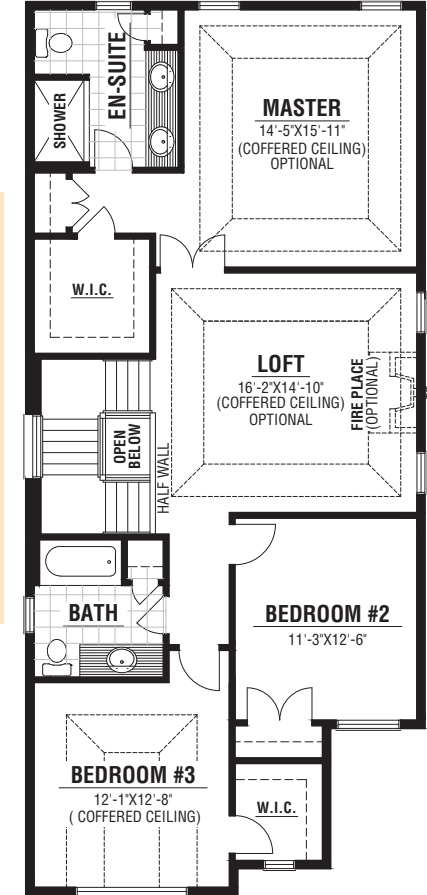

BASEMENT
optional finished
area approx.
797 sq. ft.

Kenmore
HOMES

A Legacy of Fine Homes Since 1955

kenmorehomes.ca
519.681.3983

Springfield

Approx.
2319 sq. ft.

Springfield

Approx. 2319 sq. ft.

A Legacy of Fine Homes Since 1955

SECOND OPT. 2
1282 sq. ft.

MAIN
1037 sq. ft.

SECOND OPT. 1
1282 sq. ft.

SECOND OPT. 3
1282 sq. ft.

SECOND OPT. 4
1282 sq. ft.

MAIN FLOOR LAUNDRY
SECOND FLOOR OPTIONS 3 & 4

Dimensions and square footage are approximate and may vary slightly.