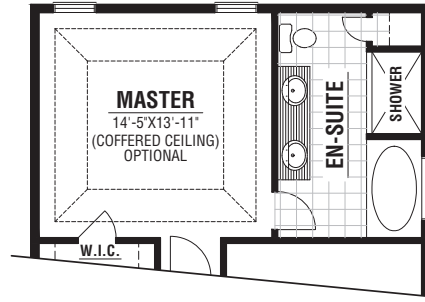

BASEMENT
optional finished
area approx.
797 sq. ft.

Kenmore
HOMES

A Legacy of Fine Homes Since 1955

kenmorehomes.ca
519.681.3983

Springfield

Approx.
2319 sq. ft.

Springfield

Approx. 2319 sq. ft.

A Legacy of Fine Homes Since 1955

SECOND OPT. 2
1282 sq. ft.

MAIN
1037 sq. ft.

SECOND OPT. 1
1282 sq. ft.

SECOND OPT. 3
1282 sq. ft.

SECOND OPT. 4
1282 sq. ft.

MAIN FLOOR LAUNDRY
SECOND FLOOR OPTIONS 3 & 4

Dimensions and square footage are approximate and may vary slightly.