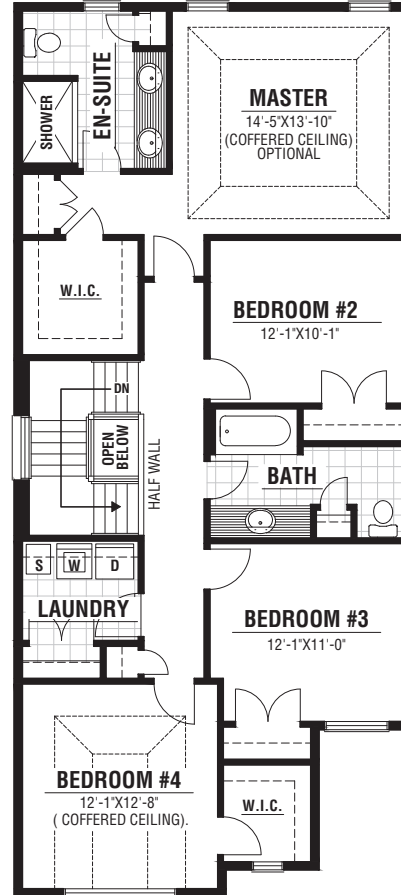

BASEMENT
optional finished
area approx.
797 sq. ft.

Kenmore
HOMES

A Legacy of Fine Homes Since 1955

kenmorehomes.ca
519.681.3983

Springfield

Approx.
2319 sq. ft.

Springfield

Approx. 2319 sq. ft.

A Legacy of Fine Homes Since 1955

SECOND OPT. 2
1282 sq. ft.

MAIN
1037 sq. ft.

SECOND OPT. 1
1282 sq. ft.

SECOND OPT. 3
1282 sq. ft.

SECOND OPT. 4
1282 sq. ft.

MAIN FLOOR LAUNDRY
SECOND FLOOR OPTIONS 3 & 4

Dimensions and square footage are approximate and may vary slightly.