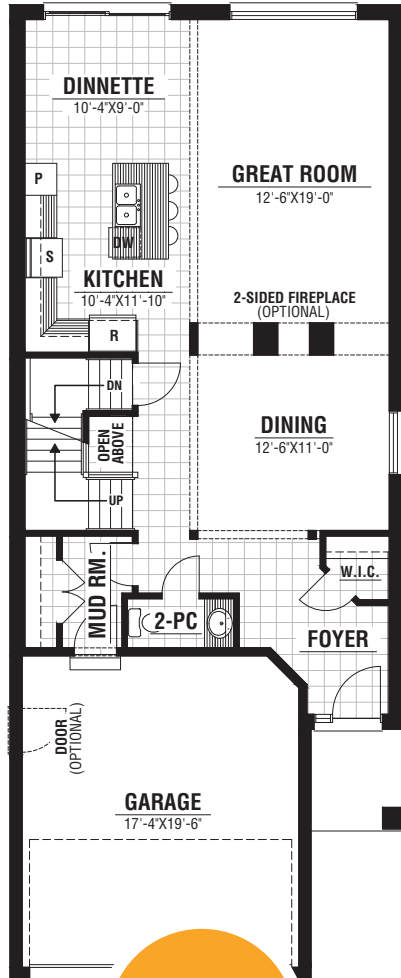

BASEMENT
optional finished
area approx.
797 sq. ft.

Kenmore
HOMES

A Legacy of Fine Homes Since 1955

kenmorehomes.ca
519.681.3983

Springfield

Approx.
2319 sq. ft.

Springfield

Approx. 2319 sq. ft.

A Legacy of Fine Homes Since 1955

SECOND OPT. 2
1282 sq. ft.

MAIN
1037 sq. ft.

SECOND OPT. 1
1282 sq. ft.

SECOND OPT. 3
1282 sq. ft.

SECOND OPT. 4
1282 sq. ft.

MAIN FLOOR LAUNDRY
SECOND FLOOR OPTIONS 3 & 4

Dimensions and square footage are approximate and may vary slightly.